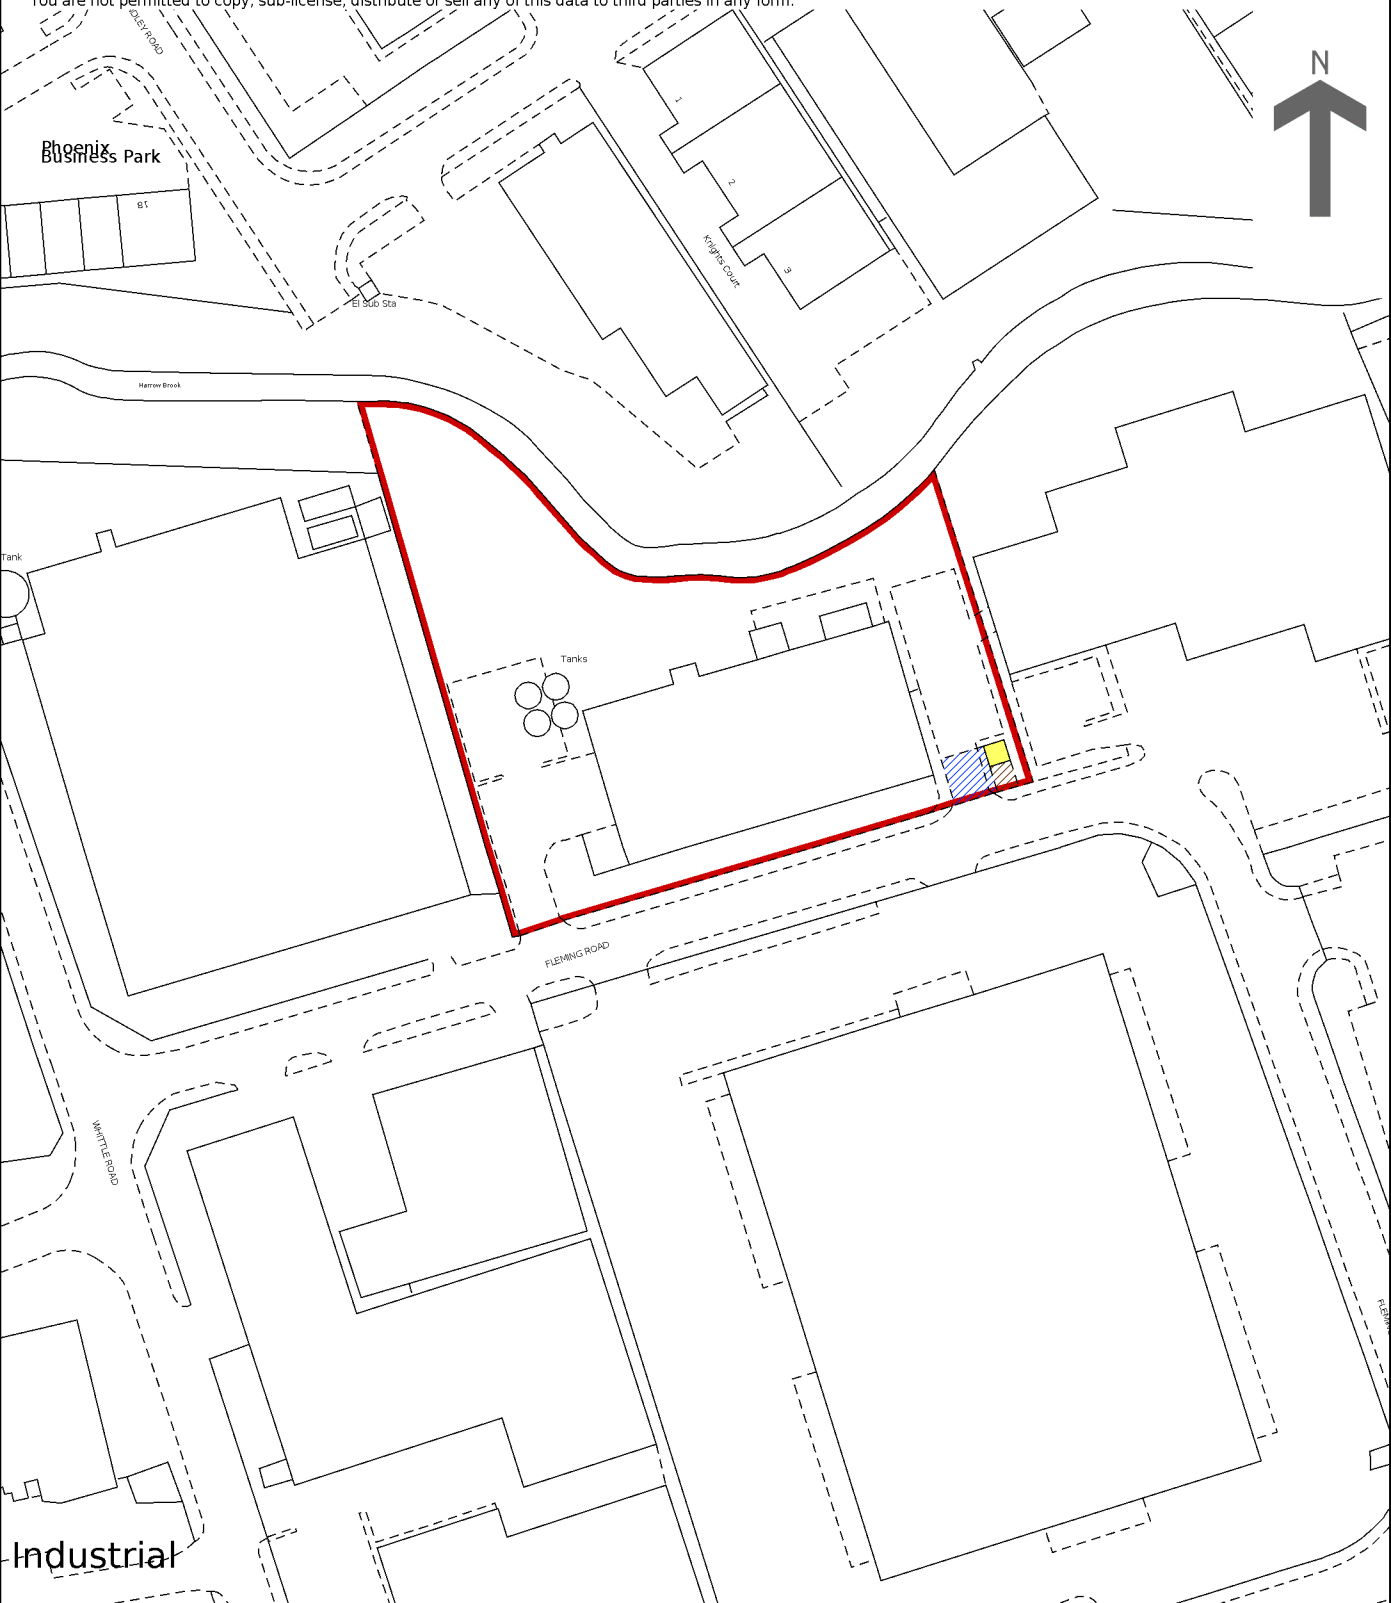

HM Land Registry Current title plan

Title number **LT453840**
Ordnance Survey map reference **SP4093NW**
Scale **1:1250 enlarged from 1:2500**
Administrative area **Leicestershire :**
Hinckley and Bosworth

© Crown copyright and database rights 2013 Ordnance Survey AC0000851063.
You are not permitted to copy, sub-license, distribute or sell any of this data to third parties in any form.

This is a print of the view of the title plan obtained from HM Land Registry showing the state of the title plan on 25 November 2025 at 15:07:08. This title plan shows the general position, not the exact line, of the boundaries. It may be subject to distortions in scale. Measurements scaled from this plan may not match measurements between the same points on the ground.