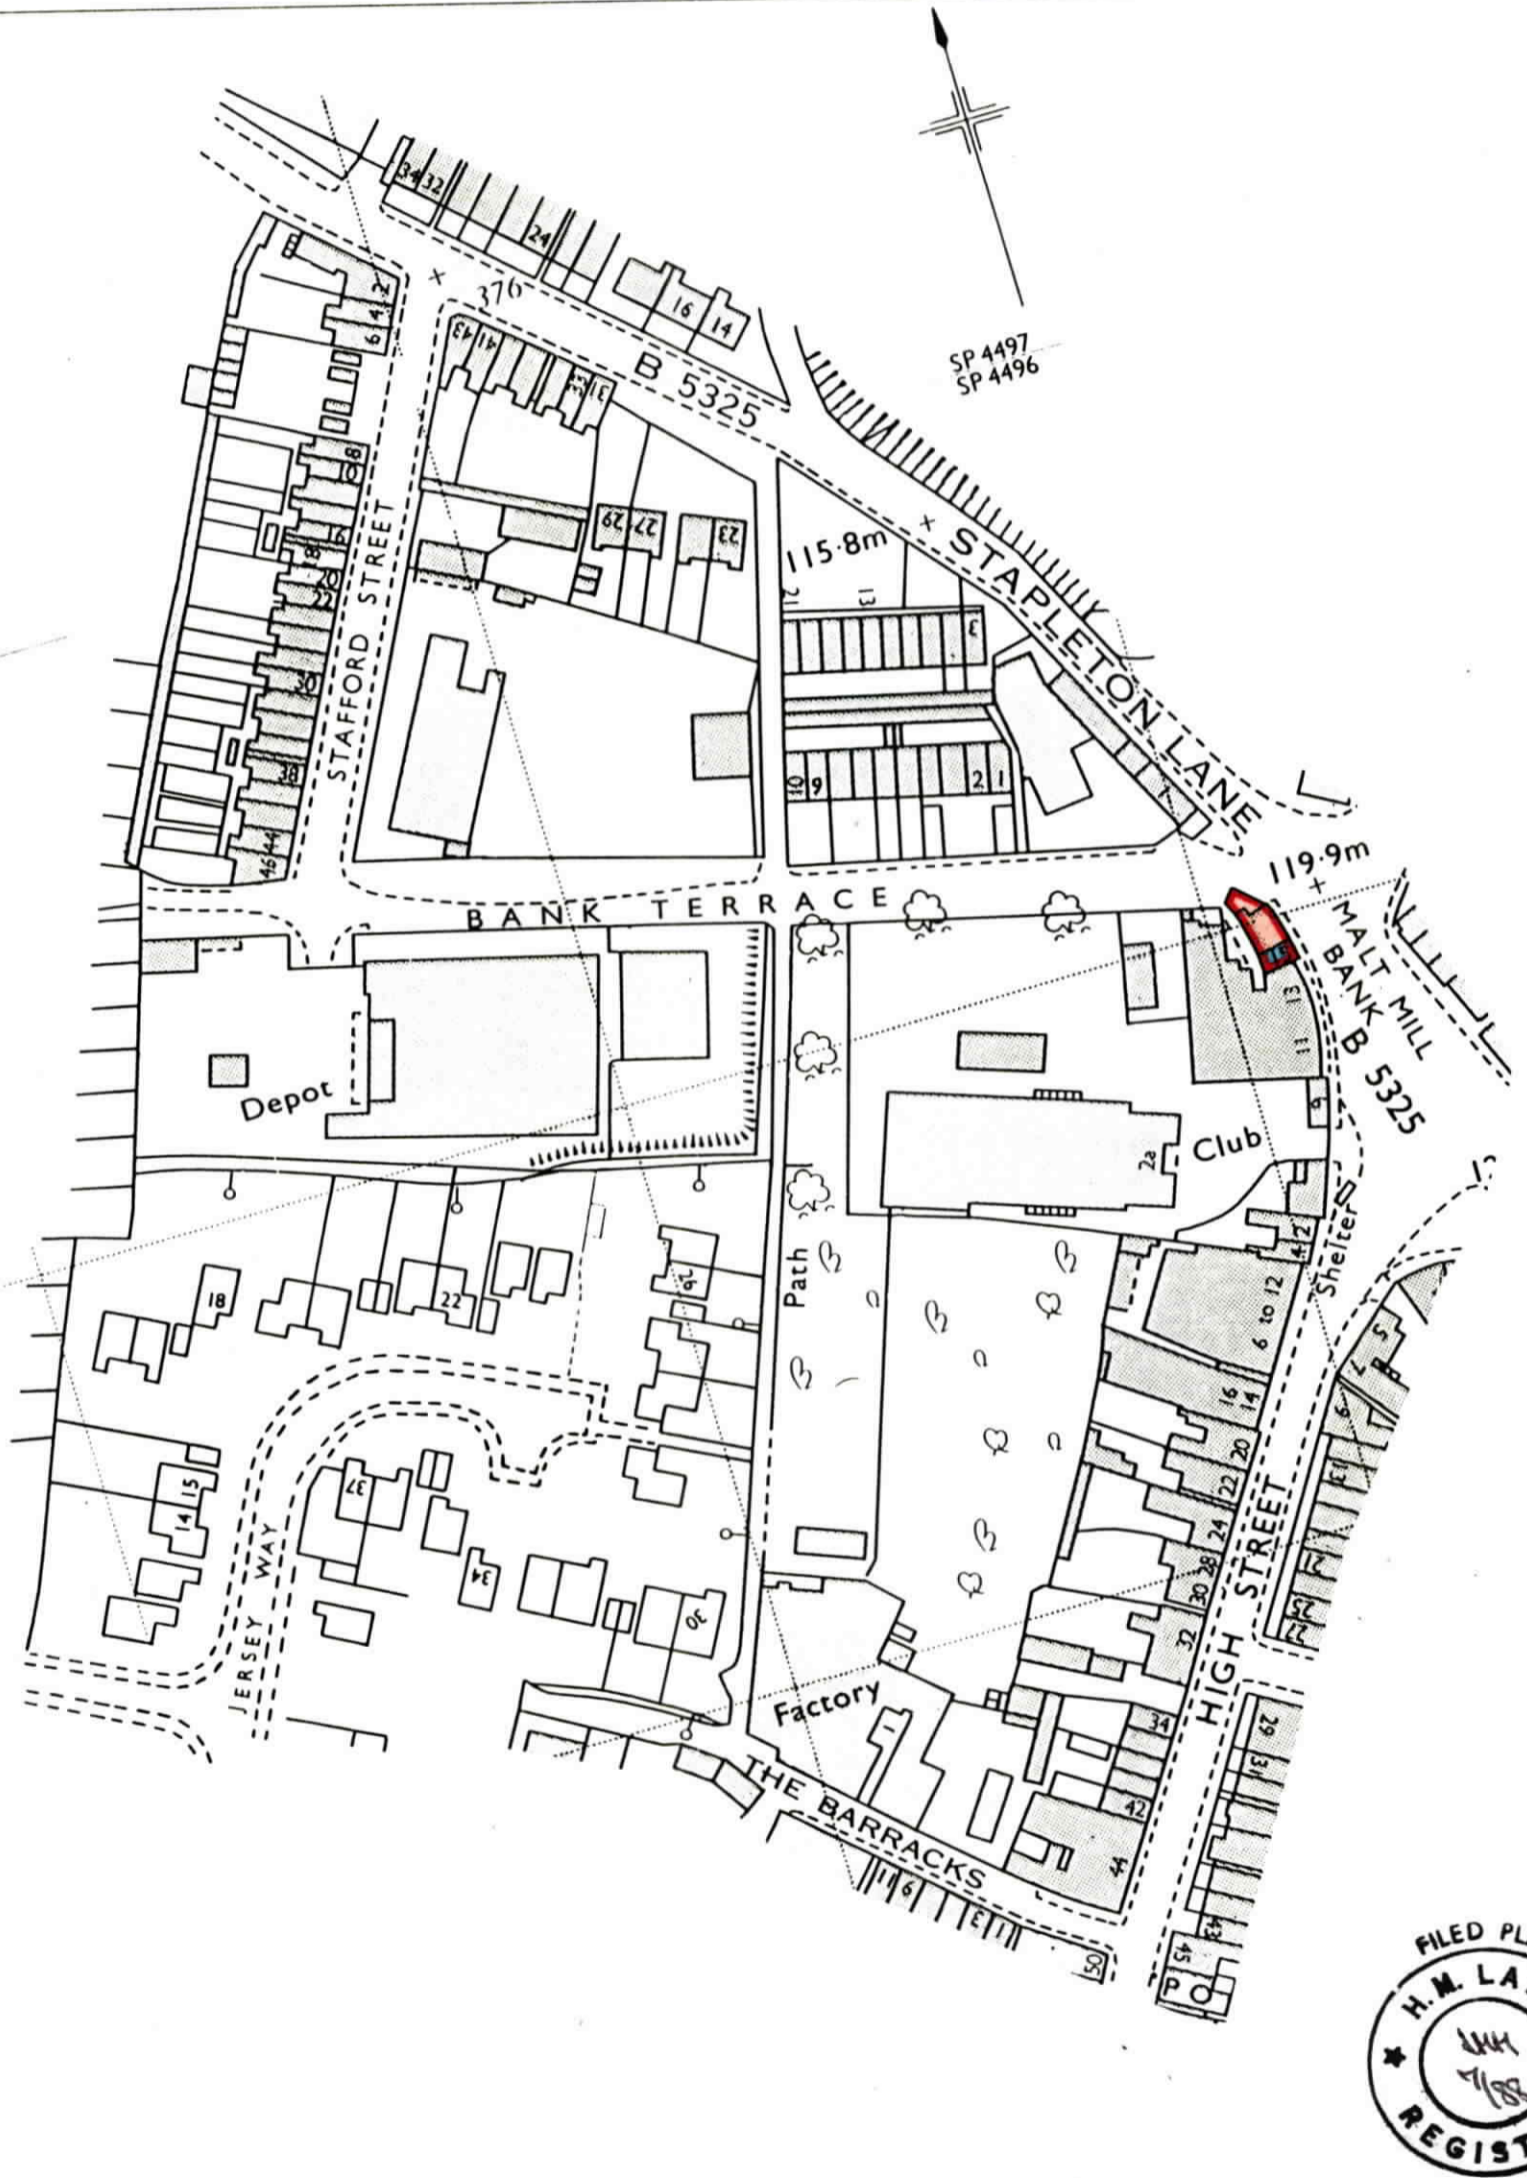

H.M. LAND REGISTRY		TITLE NUMBER	
		LT201024	
ORDNANCE SURVEY PLAN REFERENCE	SP 4496	SECTION B	Scale 1/1250 Enlarged from 1/2500
COUNTY LEICESTERSHIRE	DISTRICT HINCKLEY AND BOSWORTH		© Crown copyright 1977

This is a print of the view of the title plan obtained from HM Land Registry showing the state of the title plan on 05 March 2026 at 17:12:32. This title plan shows the general position, not the exact line, of the boundaries. It may be subject to distortions in scale. Measurements scaled from this plan may not match measurements between the same points on the ground.

This title is dealt with by HM Land Registry, Leicester Office.

© Crown Copyright. Produced by HM Land Registry. Reproduction in whole or in part is prohibited without the prior written permission of Ordnance Survey. Licence Number AC0000851063.