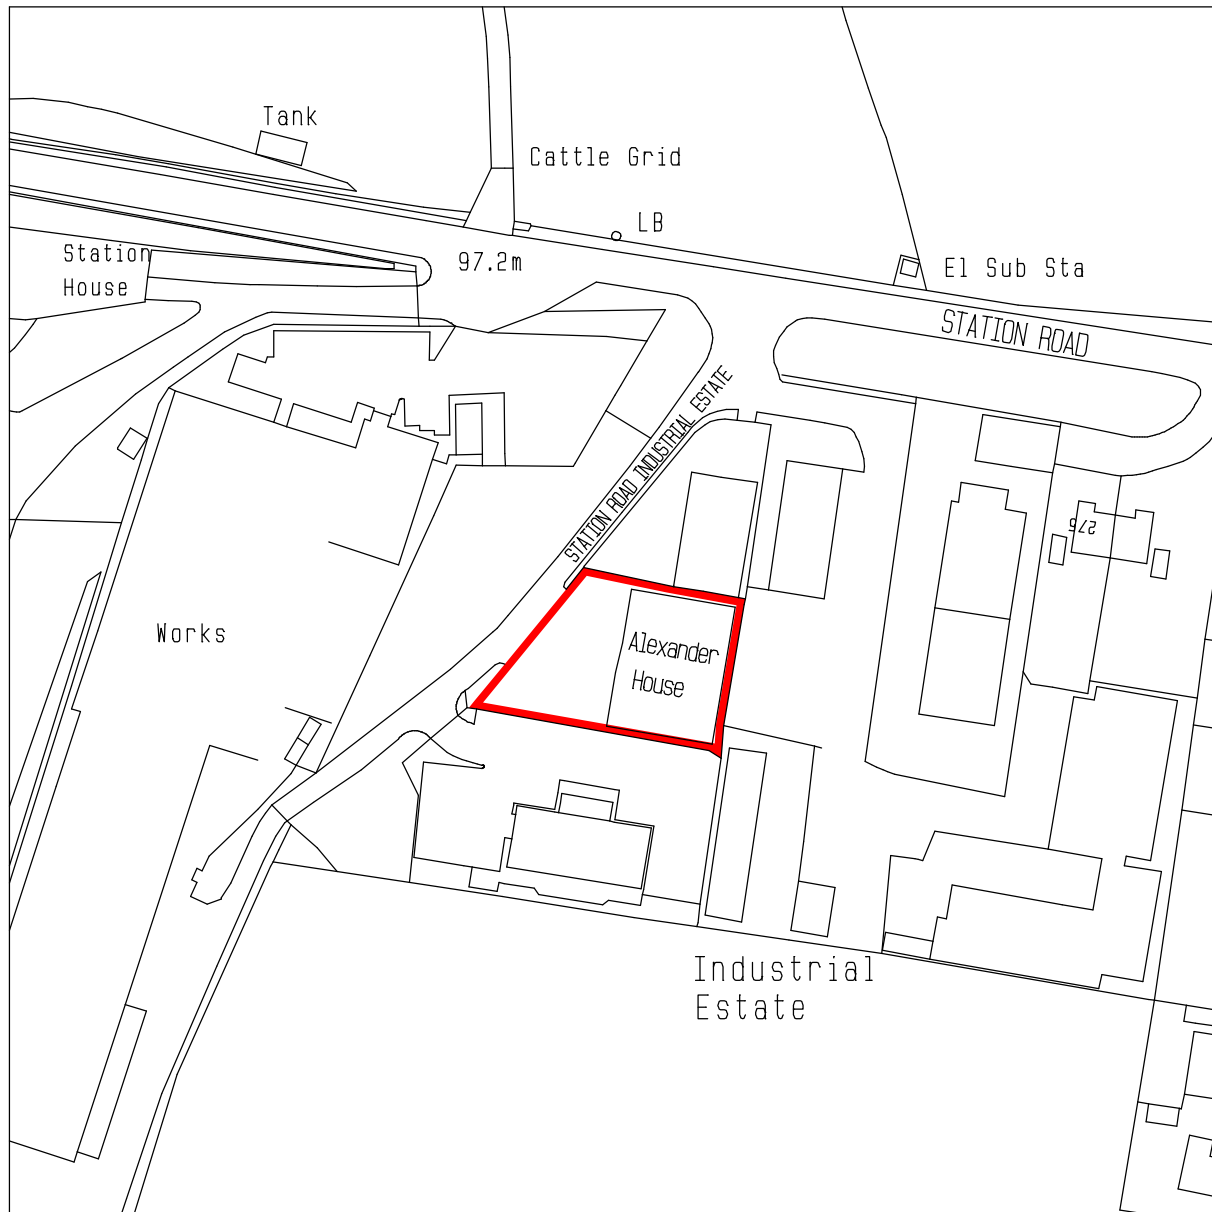

Stanfords VectorMap

Savage Marine, Alexander House, Station Road Industrial Estate,
Station Rd, Market Bosworth, CV13 0PE

REF:0388478

Plan No 1415/SL

scale, 1:1250

Metres

Crown Copyright 2019

Reproduction in whole or in part is prohibited
without the prior permission of Ordnance Survey.